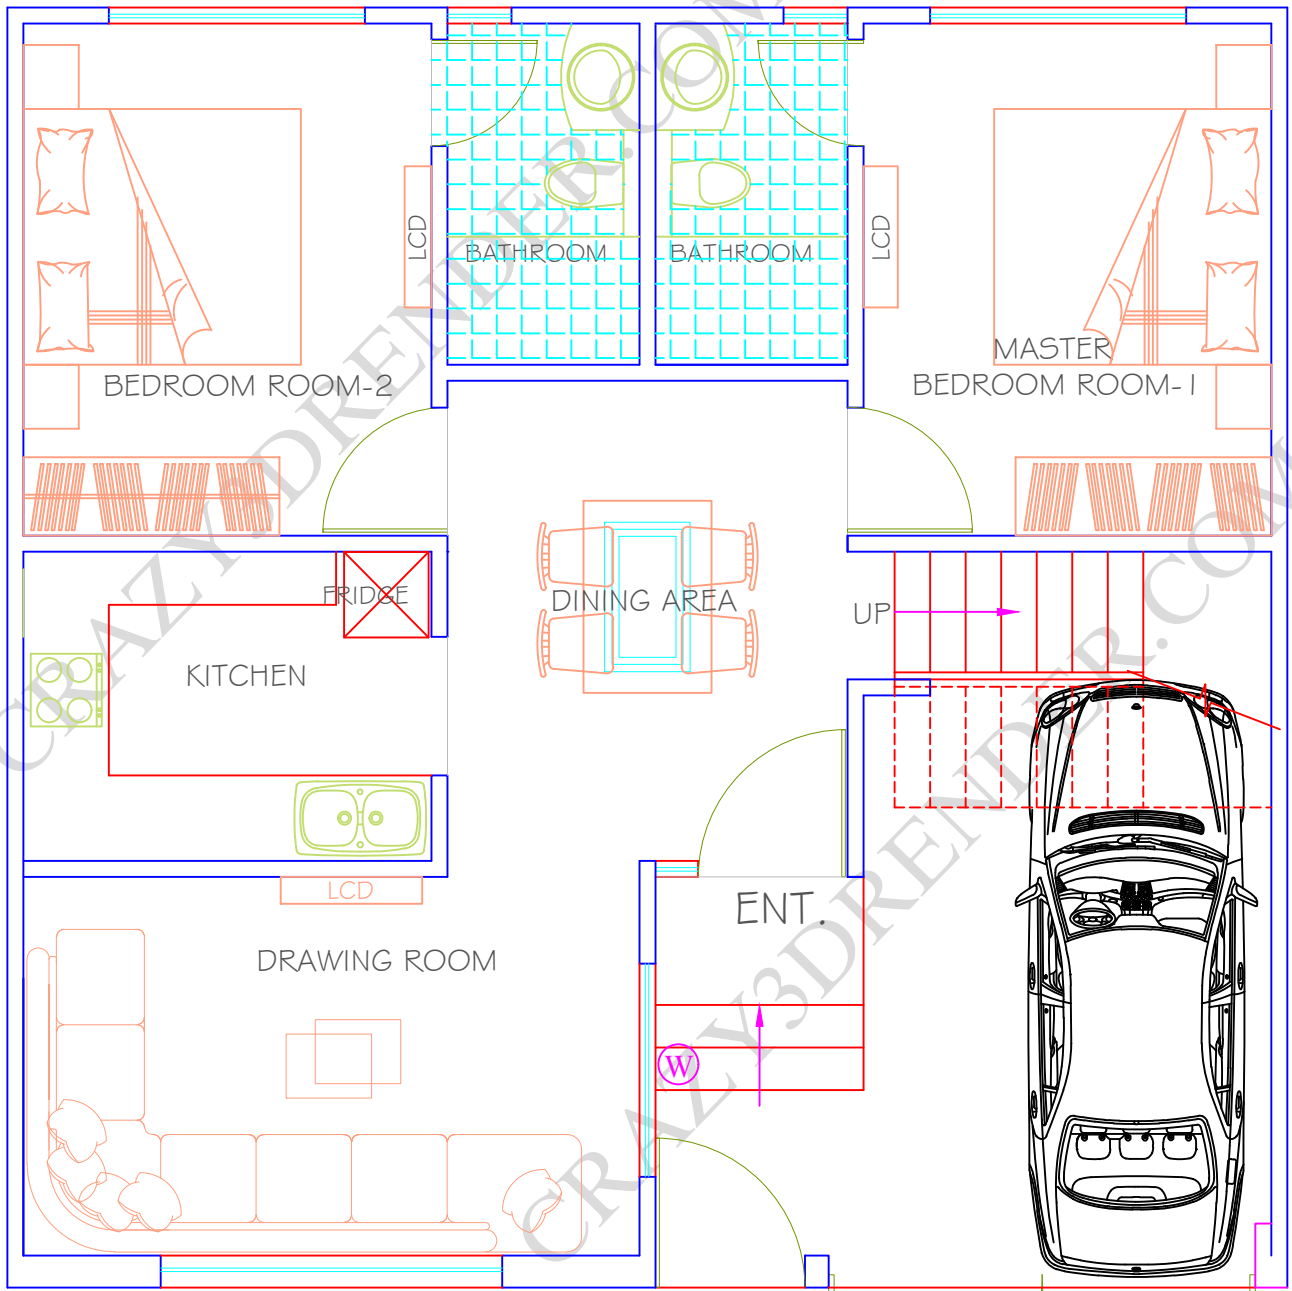

30'-0"

30'-0"

NORTH

22' WIDE ROAD

PROJECT:-

GURGAON

DRAWING TITLE:

FURNITURE LAYOUT PLAN