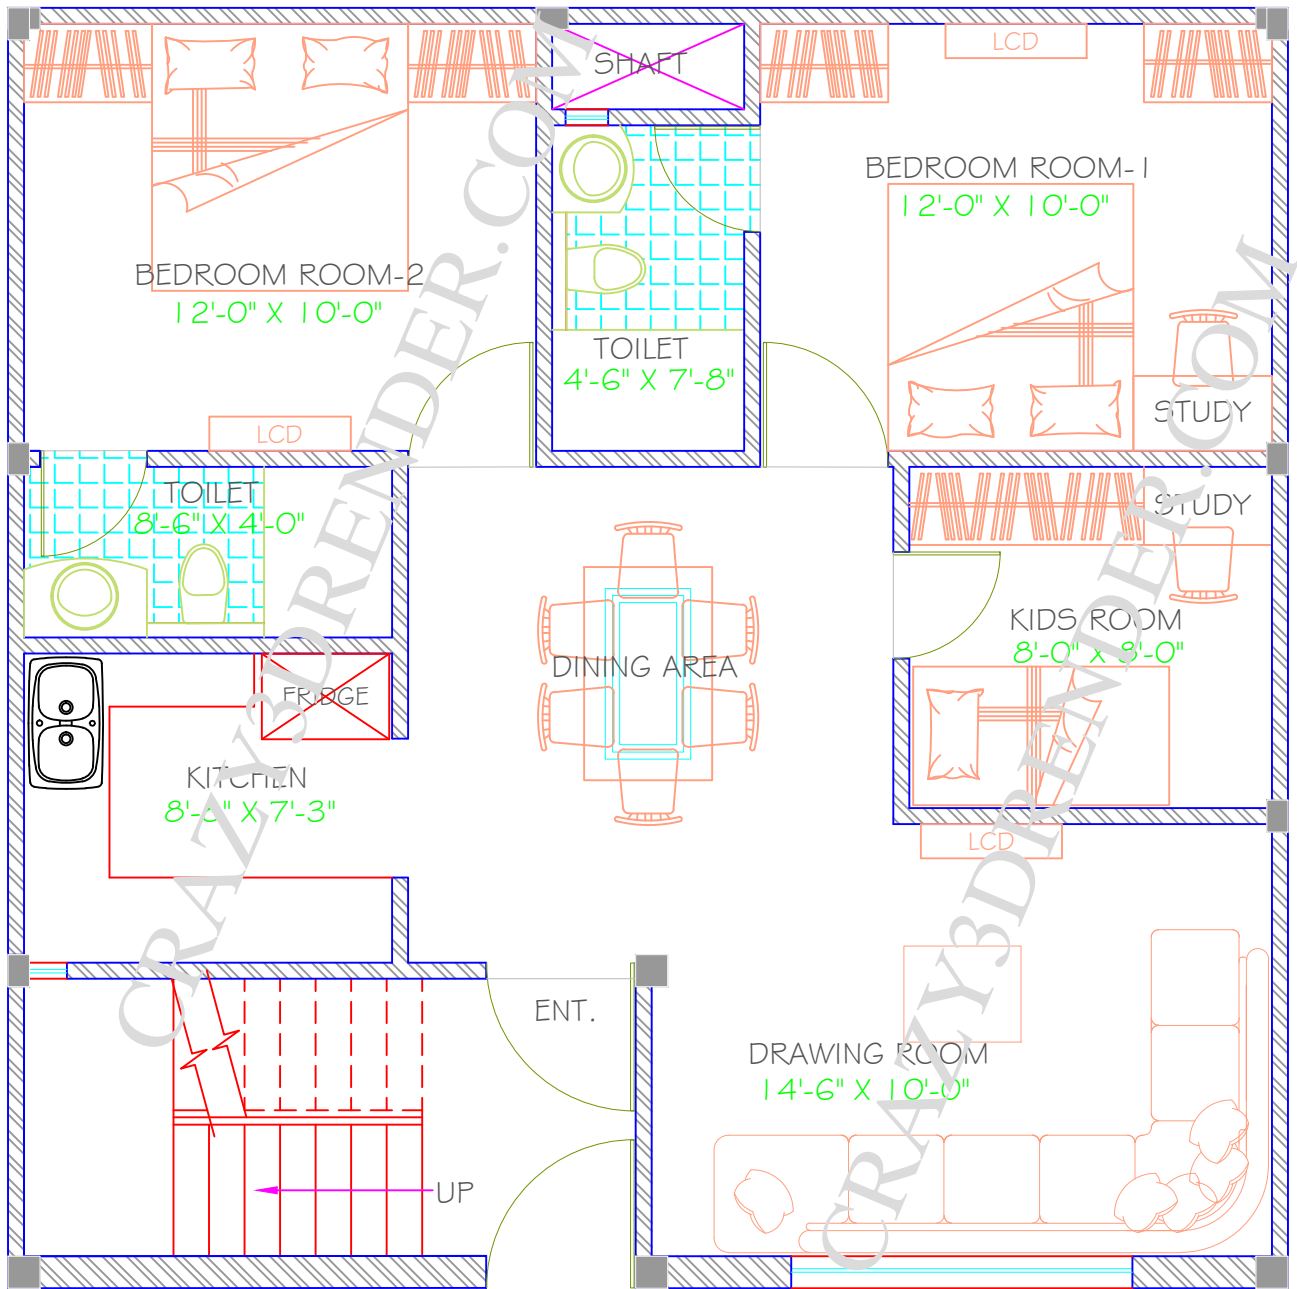

30'-0"

30'-0"

FURNITURE LAYOUT PLAN
PLOT SIZE = 30' X 30'
BUILDER FLOOR