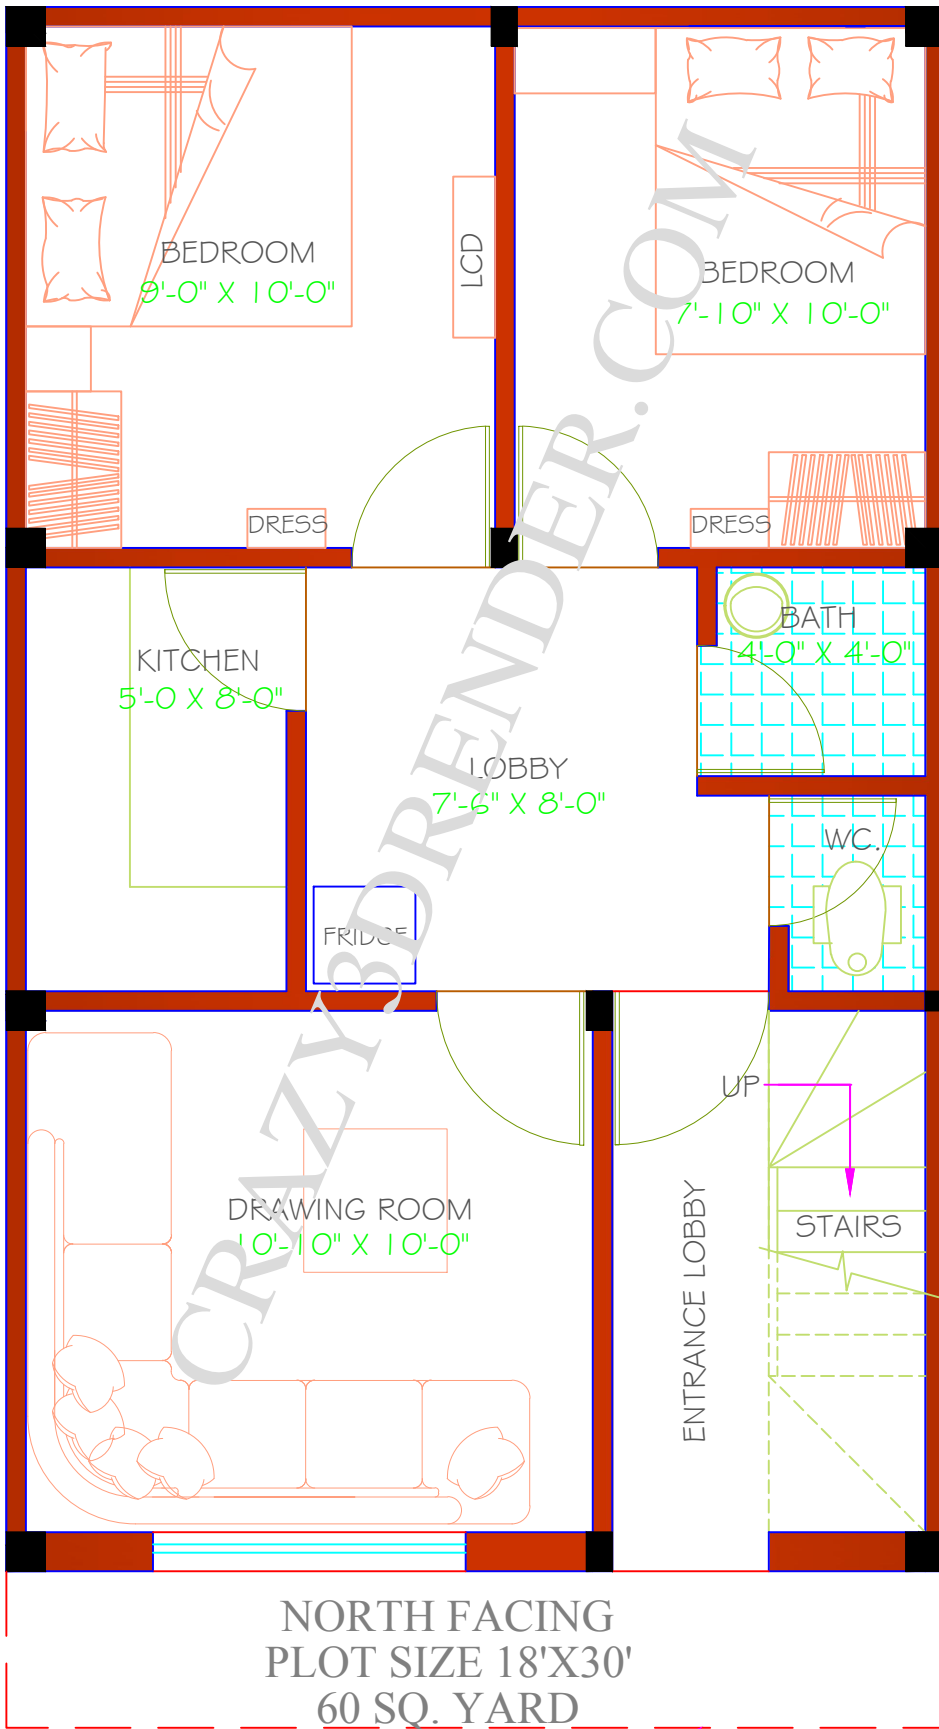

18'-0"

30'-0"

NORTH FACING  
PLOT SIZE 18'X30'  
60 SQ. YARD

3' WIDE BALCONY ABOVE

PROJECT:-

DELHI

DRAWING TITLE:

**GROUND FLOOR PLAN**