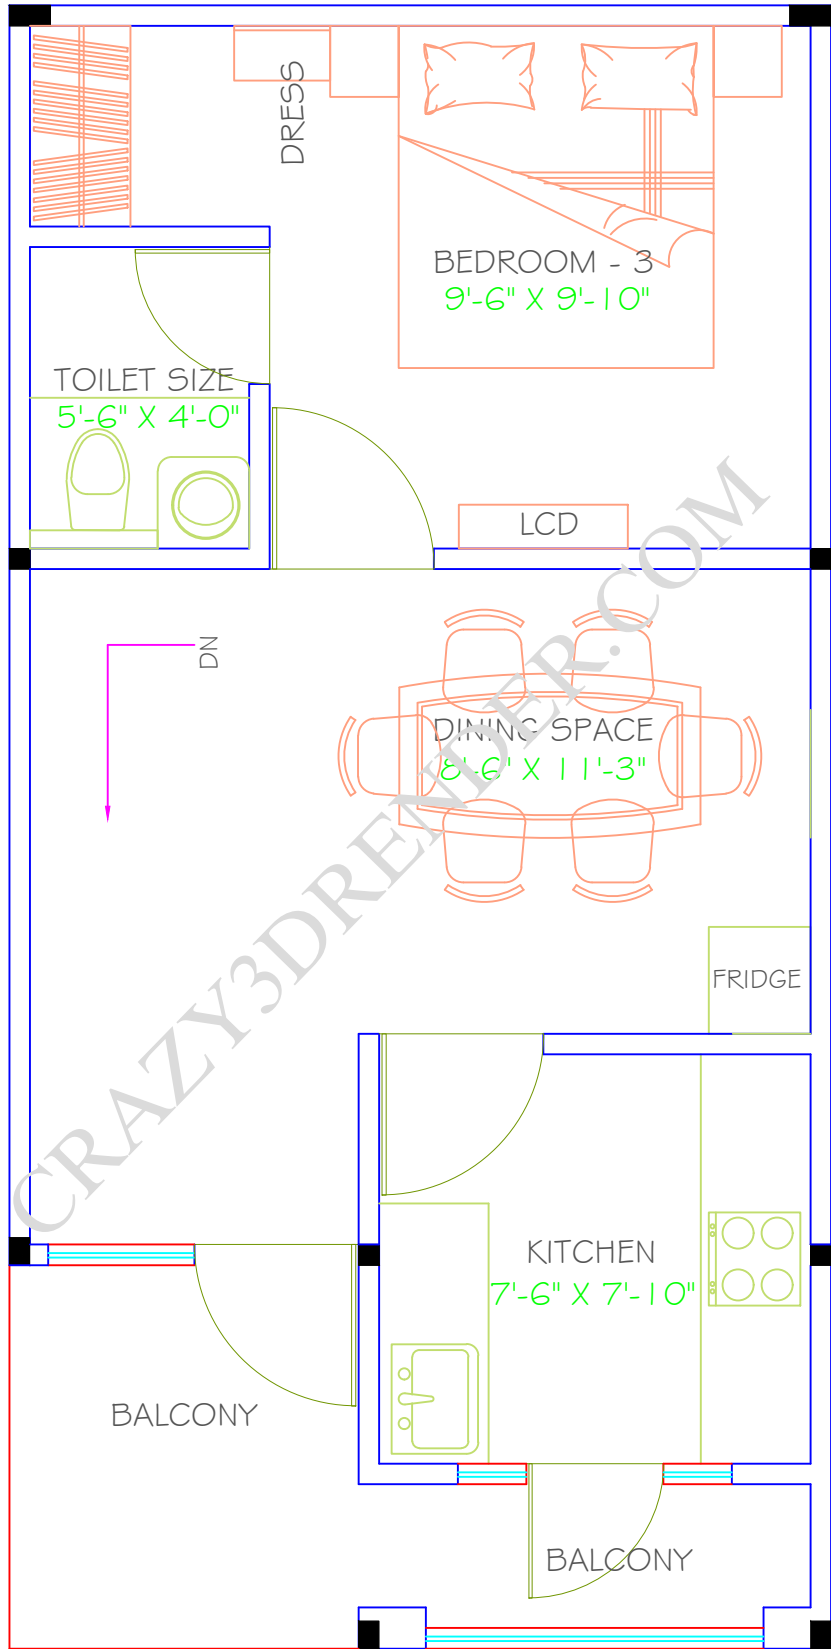

15'-0"

30'-0"

**FRONT FACING
PLOT SIZE 15'X30'
50 SQ. YARD**

PROJECT:-

DRAWING TITLE:

FIRST FLOOR PAN

Designed		Eng.Chk.
Drawn by		Coordination
Date		Approved
DRG NO		CAD file